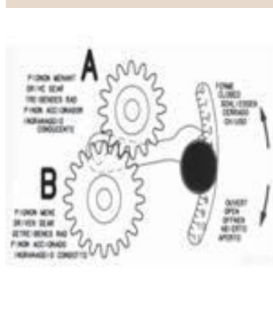

Tableaux de réglage

SEMOIRS KUHN

Cellule doseuse insecticide ou
héricide

Pignons	A-B-(Index)	A-B-(Index)	A-B-(Index)	A-B-(Index)	A-B-(Index)	A-B-(Index)
Dose/ écartement	40 cm	50 cm	60 cm	70 cm	75 cm	80 cm
20 kg/ha	24-12-(0)	24-12-(4)	36-12-(1)	36-12-(3)	36-12-(5)	36-12-(7)
25 kg/ha	24-12-(4)	24-12-(8)	36-12-(5)	36-12-(7)	36-12-(8)	36-12-(11)
30 kg/ha	24-12-(7)	36-12-(5)	36-12-(7)	36-12-(11)		
35 kg/ha	36-12-(3)	36-12-(8)	36-12-(11)			
40 kg/ha	36-12-(7)	36-12-(11)				
45 kg/ha	36-12-(8)					
50 kg/ha	36-12-(11)					